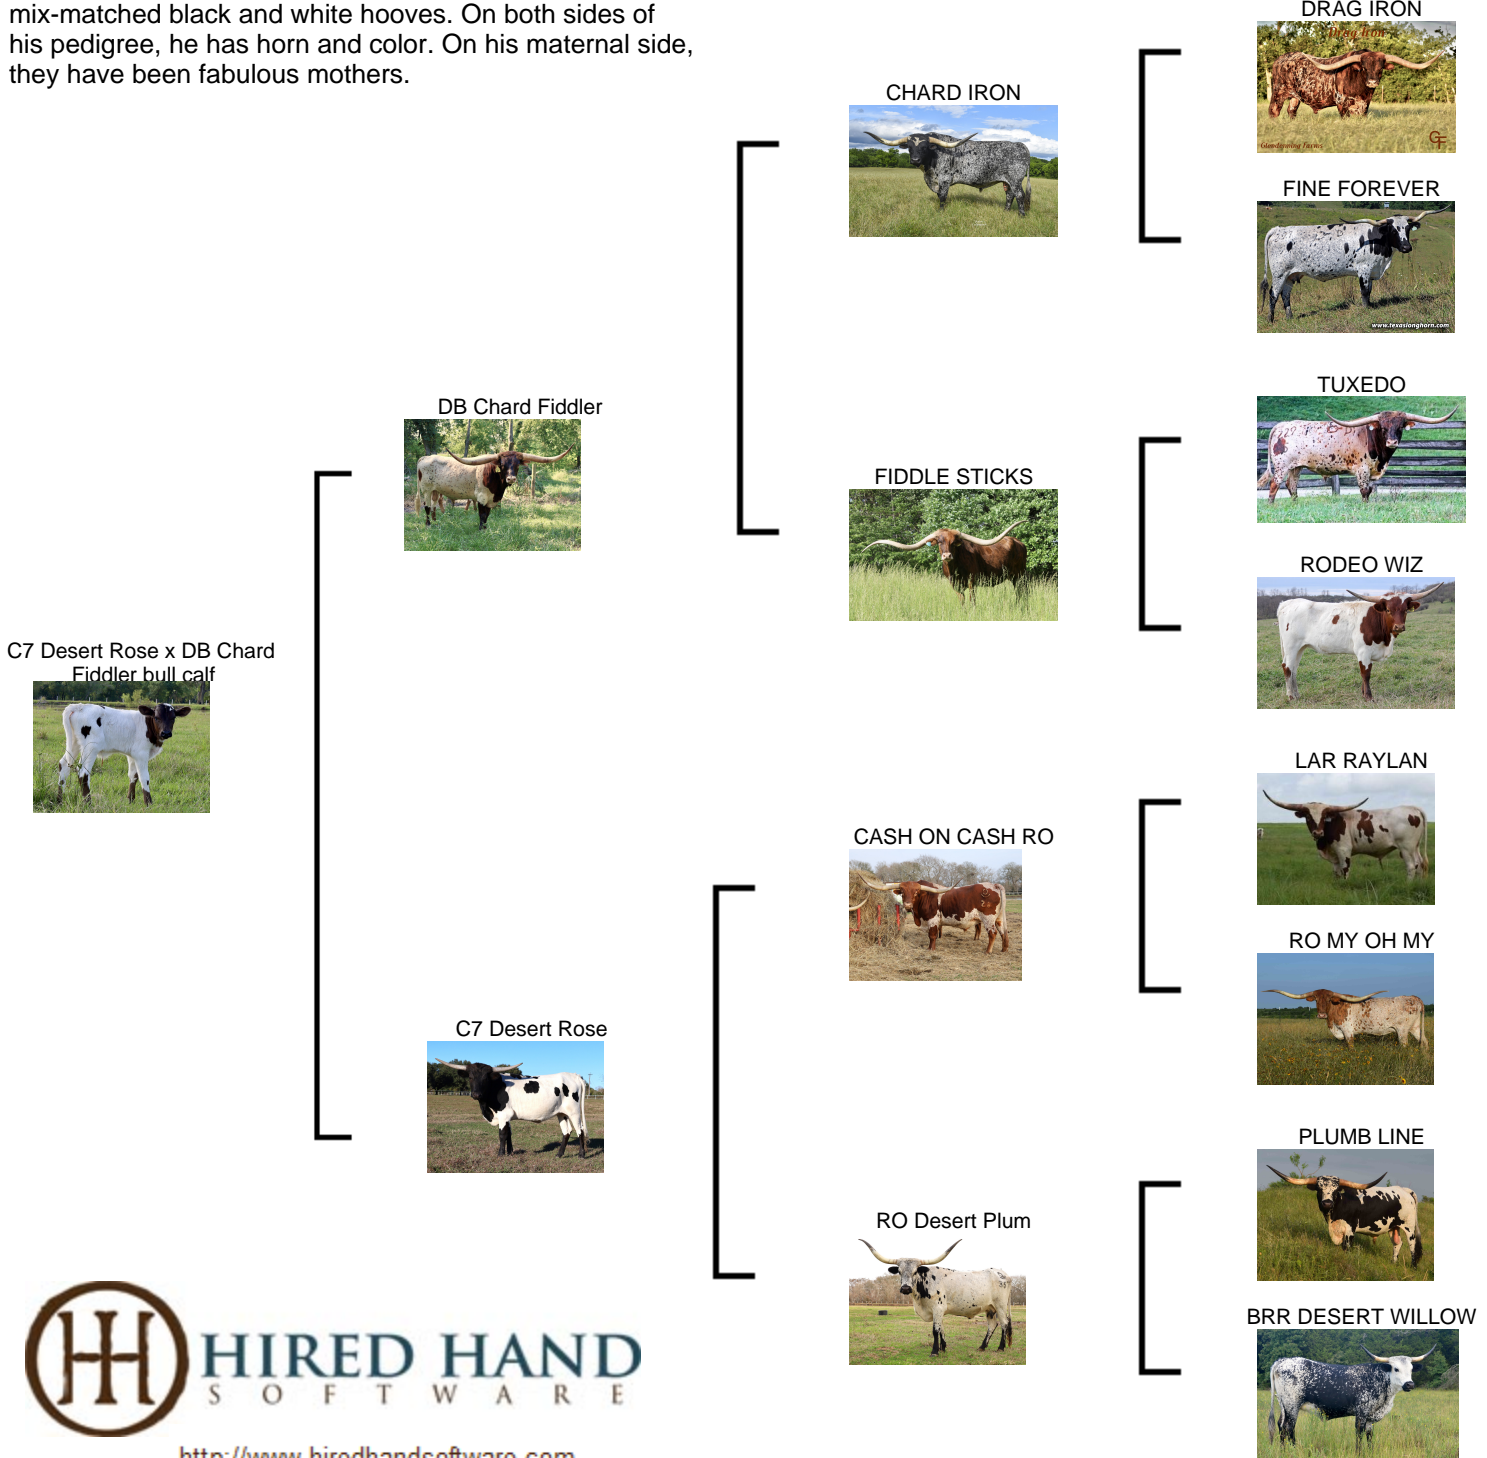

## C7 Desert Rose x DB Chard Fiddler bu

Date of Birth: 08/24/2025  
 Registration 1: Pending

Courtesy of Circle of Seven Longhorns

This bull calf looks to be a dark grulla or could dark to black. Either way, he is a beauty! Interestingly, he has mix-matched black and white hooves. On both sides of his pedigree, he has horn and color. On his maternal side, they have been fabulous mothers.